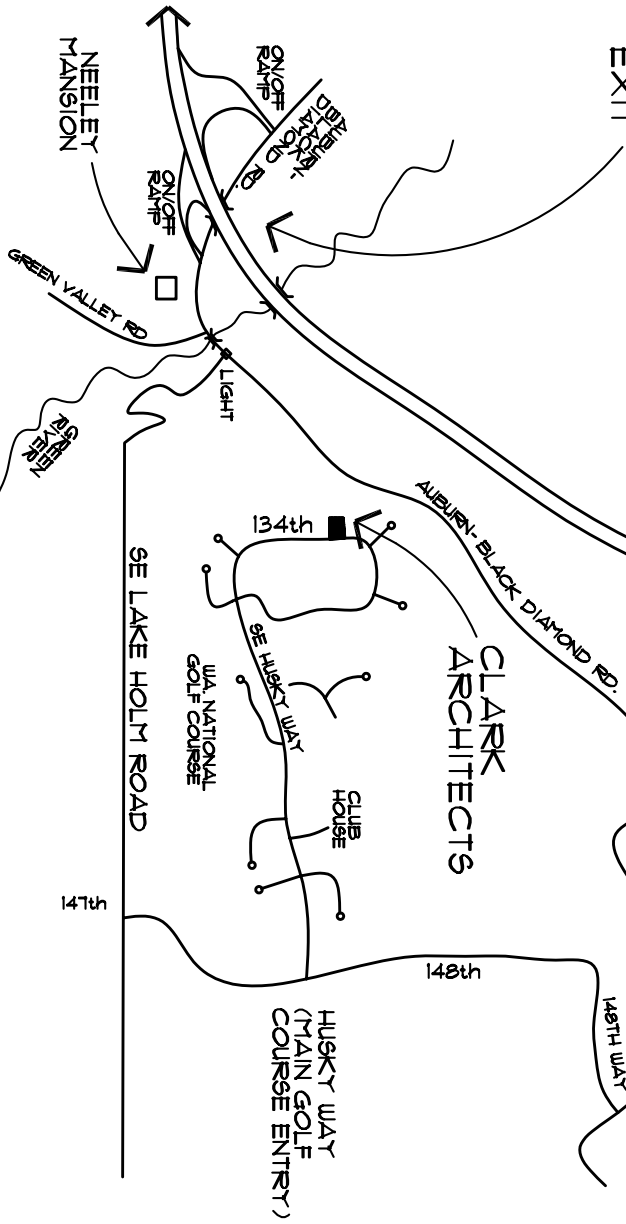

LEA HILL

TO KENT & I-90

18

AUBURN

AUBURN - BLACK
DIAMOND ROAD
EXIT

TO I67, I-5
& AUBURN

VICINITY MAP